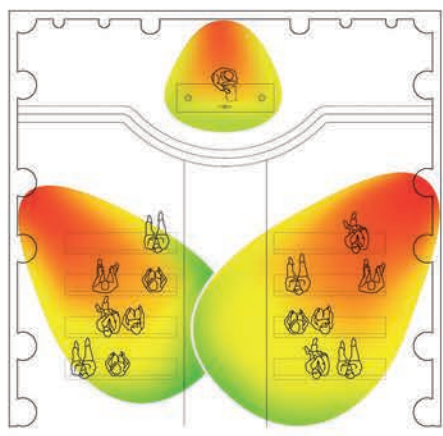

# HATHOR

ART.791  
ART.792  
ART.793

**MADE IN ITALY**

TECHNICAL FEATURES	791	792	793
Size	235x496x313 mm	375x496x313mm	515x496x313 mm
Weight	1,7 kg	2,4 kg	3,0 kg
Power supply	220-240V ~ 50-60Hz	220-240V ~ 50-60Hz	380-415V ~ 50-60Hz
Lamp	gold	gold	gold
Range of spectrum	IR-A	IR-A	IR-A
Coming with	Wall Bracket	Wall Bracket	Wall Bracket
Power	2000W	4000W	6000W
Range of action	9-12 mq	12-16 mq	16-20 mq
<b>SPARE LAMP</b>	<b>003229</b>	<b>003229</b>	<b>003229</b>