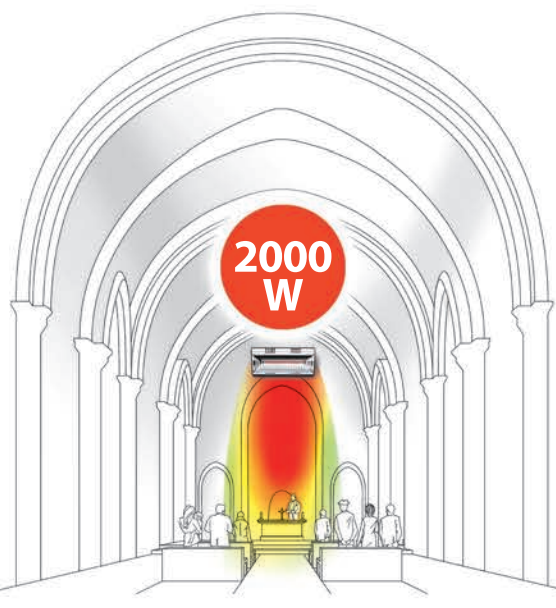

# HATHOR

ART.791  
ART.792  
ART.793

**MADE IN ITALY**

TECHNICAL FEATURES	791	792	793
Size	235x496x313 mm	375x496x313mm	515x496x313 mm
Weight	1,7 kg	2,4 kg	3,0 kg
Power supply	220-240V ~ 50-60Hz	220-240V ~ 50-60Hz	380-415V ~ 50-60Hz
Lamp	gold	gold	gold
Range of spectrum	IR-A	IR-A	IR-A
Coming with	Wall Bracket	Wall Bracket	Wall Bracket
Power	2000W	4000W	6000W
Range of action	9-12 mq	12-16 mq	16-20 mq
<b>SPARE LAMP</b>	<b>003229</b>	<b>003229</b>	<b>003229</b>