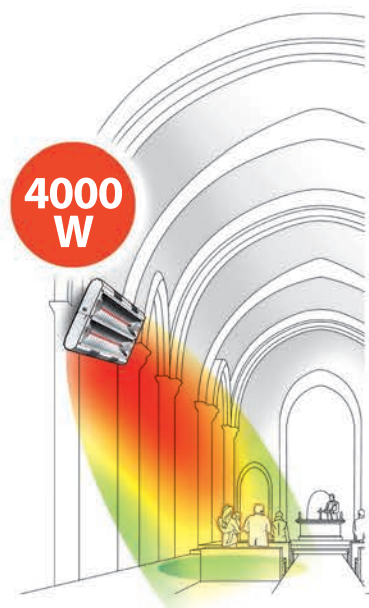

# HATHOR

ART.791  
ART.792  
ART.793

**MADE IN ITALY**

TECHNICAL FEATURES	791	792	793
Size	235x496x313 mm	375x496x313mm	515x496x313 mm
Weight	1,7 kg	2,4 kg	3,0 kg
Power supply	220-240V ~ 50-60Hz	220-240V ~ 50-60Hz	380-415V ~ 50-60Hz
Lamp	gold	gold	gold
Range of spectrum	IR-A	IR-A	IR-A
Coming with	Wall Bracket	Wall Bracket	Wall Bracket
Power	2000W	4000W	6000W
Range of action	9-12 mq	12-16 mq	16-20 mq
<b>SPARE LAMP</b>	<b>003229</b>	<b>003229</b>	<b>003229</b>