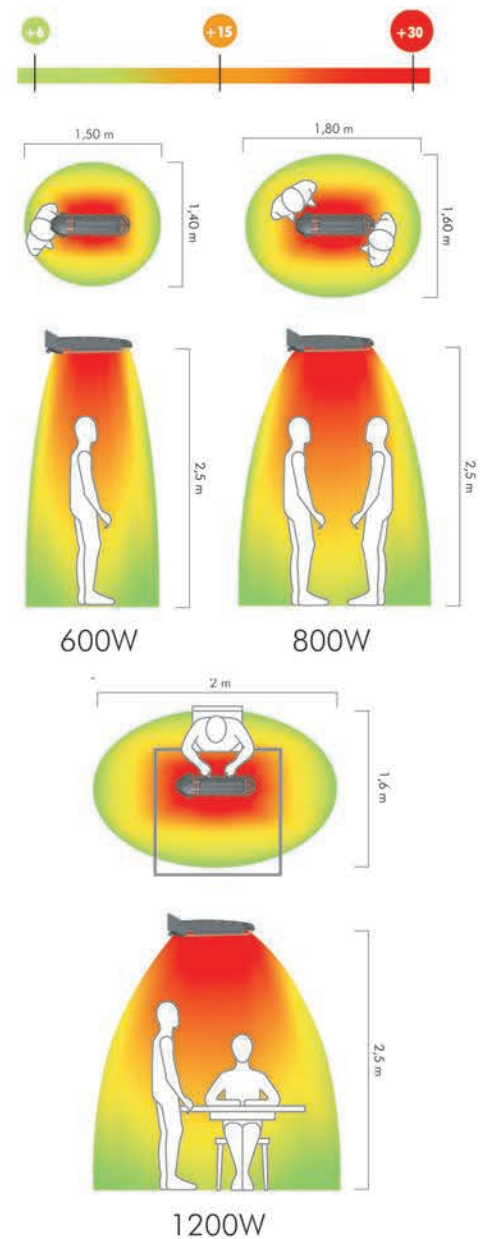

LUCCIOLA

ART.799
ART.798
ART.797

LUCCIOLA IS UNIQUE, COMPACT, LIGHT AND VERSATILE.

Available with 600W, 800W and 1200W, Lucciola can be installed under umbrellas and fixed to the arms or to the poles. In your garden, patio or veranda Lucciola guarantees immediate heating, low consumption and IP65 protection. The rear side disperse overheating by an innovative nylon chassis. Its Ruby lamp makes it suitable for both perpendicular and horizontal positioning.

 **MADE IN ITALY**

6

ART.789
POLE SUPPORT
Ø MAX. 46 mm

TECHNICAL FEATURES	799	798	797
Size	40X13,2X9 cm	40X13,2X9 cm	47X13,2X9 cm
Weight	0,9 kg	0,9 kg	1 kg
Power supply	220-240V ~ 50-60Hz	220-240V ~ 50-60Hz	220-240V ~ 50-60Hz
Lamps type	ruby	ruby	ruby
Range of spectrum	IR-A	IR-A	IR-A
Coming with	Wall bracket	Wall bracket	Wall bracket
Power	600W	800W	1200W
Range of Action	3-4 mq	4-5 mq	5-6 mq
Cable	H05RN-F	H05RN-F	H05RN-F
Switch	Yes	Yes	Yes
SPARE LAMP	003947	003765	003766