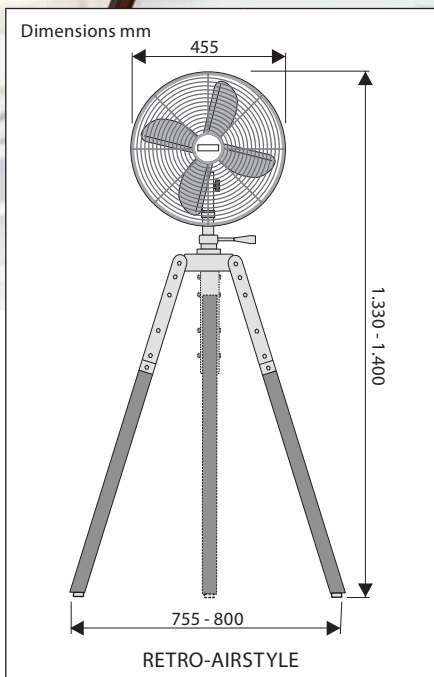

RETRO AIRSTYLE BN-NB
#304085 housing brushed chrome, stand made of solid wood, walnut finished

Restrostyle with lovingly executed details
3-stage speed control
85°-Oscillation
height-adjustable
wooden stand in 2 colours
an eye-catcher for your office and home

Blade Ø (mm)	400
Power motor (W)	40
Voltage (V/Hz)	220-240/~50
No. of speeds	3
Rev. max. (RPM)	1,165
Oscillation (°)	85
Weight (kg)	7.6

Pedestal fan
RETRO AIRSTYLE BN-NT
#304086 housing brushed chrome, stand made of solid wood, natural finished

An eye-catcher for your office and home

Retrodesign with the latest technology. Heavy all-metal version. Housing made of steel, surface chrome brushed. Adjustable stand with 3 wooden arms, natural colour or walnut stained. Lovingly crafted details such as a solid metal adjusting handle or solid cross-bars in the protective grille. 3 speed, switchable via rotary switch. 4-blade, aerodynamically optimised impeller in retro look. Switchable 85° oscillation. Fan head inclination vertically adjustable. Protective grille can be dismantled for cleaning of grille and blade. Cable length 1.8 m with Schuko plug.