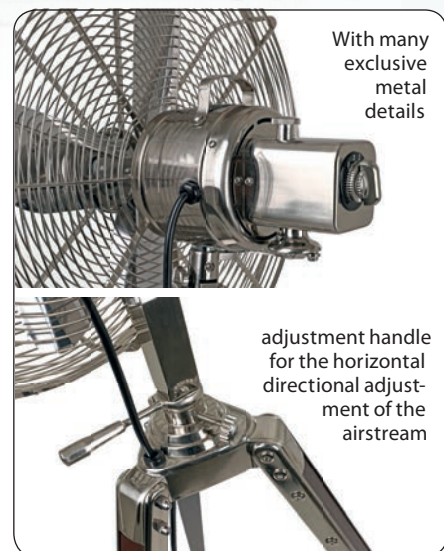

RETRO AIRSTYLE BN-NB
#304085 housing brushed chrome, stand made of solid wood, walnut finished

Restrostyle with lovingly executed details
3-stage speed control
85°-Oscillation
height-adjustable
wooden stand in 2 colours
an eye-catcher for your office and home

Blade Ø (mm)	400
Power motor (W)	40
Voltage (V/Hz)	220-240/~50
No. of speeds	3
Rev. max. (RPM)	1,165
Oscillation (°)	85
Weight (kg)	7.6

Pedestal fan
RETRO AIRSTYLE BN-NT
#304086 housing brushed chrome, stand made of solid wood, natural finished

An eye-catcher for your office and home

Retrodesign with the latest technology. Heavy all-metal version. Housing made of steel, surface chrome brushed. Adjustable stand with 3 wooden arms, natural colour or walnut stained. Lovingly crafted details such as a solid metal adjusting handle or solid cross-bars in the protective grille. 3 speed, switchable via rotary switch. 4-blade, aerodynamically optimised impeller in retro look. Switchable 85° oscillation. Fan head inclination vertically adjustable. Protective grille can be dismantled for cleaning of grille and blade. Cable length 1.8 m with Schuko plug.