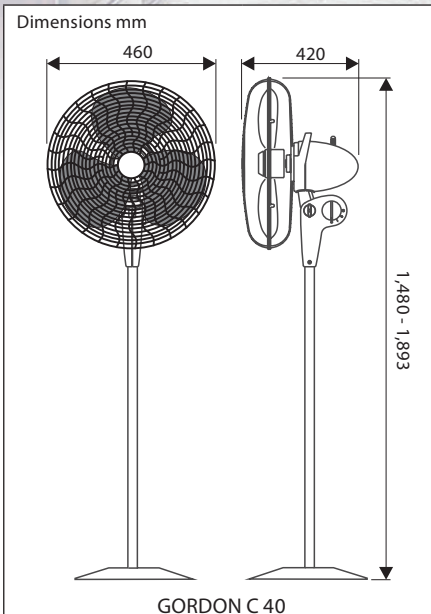

Gordon Stand

GORDON C 40 SW #60621
pedestal fan, black finish

COMMERCIAL USE
Certified according Machinery
Directive 2006/42/EC Part 1
for commercial use.

actual italian
design, selected for
ADI
DESIGN
INDEX
2004

Blade Ø (mm)	400
Power motor (W)	40
Voltage (V/Hz)	220-240~50
No. of speeds	3
Rev. max. (RPM)	1,145
Oscillation (°)	90
Weight (kg)	5.4

GORDON C 40 LG
#60620 pedestal fan,
light grey finish

Italian design with the highest level of quality

Housing, protective grille and blade made of shockproof thermoplastic resin, colour light grey or black.
Awarded italian design.
3 speeds selectable with rotary switch.
Selectable mechanical 90°-oscillation
3-blade wheel, optimized for best air delivery with lowest noise.
Vertical grade adjustable.

Stable, tilt-free base.
Height adjustable from 1,480 - 1,893 mm.
Cable length 1.5 m with Euro plug.
Protection class II, IP20.
Removable protective grille for easy cleaning.
Design: F. Trabucco and M. Vecchi.