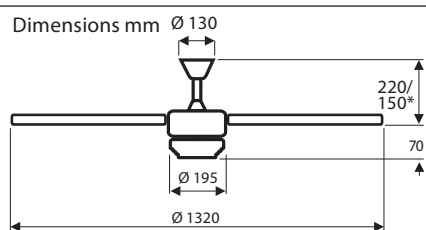

\* shows installation without downrod  
ROTARY 132

No. of blades	5
Power motor (W)	10 - 72
Voltage (V/Hz)	220-240/~50
Size Ø (cm/")	132/52
No. of speeds (w. R/C)	3
Rev. max. (RPM)	225
Weight (kg)	7.4
Installation: 2 screws Ø min. 4.5 mm separation 70 - 110 mm	