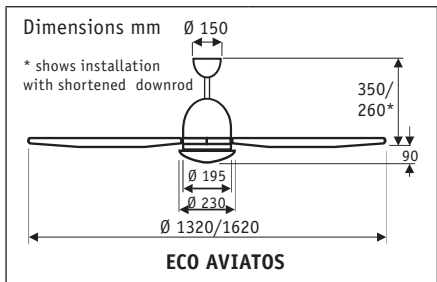

Available on request:
220-240 V/~60 Hz
110-120 V/~60 Hz

ENERGY-SAVING CEILING FAN!

Reduced power consumption - just 31 W max. comparing to 70 W of a conventional AC motor ceiling fan - with same air performance.

ECO AVIATOS 132 BN-SL #513285,
housing brushed chrome, blades silver grey finish, here Ø 132 cm

- available with dia Ø 132 cm as well as Ø 162 cm
- wooden blades
- silent running
- „slow motion“ speed
- energy-saving, patented DC/EC commutated motor technology
- remote control with 6 speeds and forward/reverse switch

25 YEARS LIMITED MOTOR WARRANTY

ECO AVIATOS 132 WE-WE #513286

housing white coated, blades glossy white finish, Ø 132 cm

ECO AVIATOS 162 BN-KI #516088

housing brushed chrome, blades cherry, Ø 162 cm

ECO AVIATOS 162 BN-AH #516087

housing brushed chrome, blades maple, Ø 162 cm

Radio remote control
(motor 6 speeds, light dimming, forward/reverse switch) wall bracket included.

1. **Dynamic movement**
2. Forward/reverse function by remote control.
   - 6 speeds in each direction by remote control.
   - Balanced motor and blades.
   - Installation on sloped ceilings (up to 22°, higher pitch with on-site construction).
   - 2 x 40 W integrated frosted glass light kit (E27), also suitable for ESL.
   - Low profile by installation with shortened downrod.

Blade Finish	Code No. Ø 132	Code No. Ø 162
Maple	19149	19146
Cherry	19148	19145
Walnut	19147	19144

Interchangeable blades Eco Aviotos: maple, cherry and walnut (from left) in dia Ø 132 and 162 cm.

For further combinations please see price list!

No. of blades	3
Power motor (W)	6 - 31
Voltage (V/Hz)	220-240/~50
Size Ø (cm/“)	132/52 - 162/64
No. of speeds (w. R/C)	6
Rotation max. (RPM)	205/160
Weight (kg)	5.9/6.4
Installation: 2 screws Ø min. 4.5 mm separation 70 - 110 mm	

1. **Options:**
2. Longer downrods available for high ceilings (page 123).

Product	Code No.	Housing Finish	Blade Finish	Size Ø
ECO AVIATOS 132 BN-SL	513285	Brushed chrome	Silver grey finish	132 cm
ECO AVIATOS 132 WE-WE	513286	White coated	Glossy white	132 cm
ECO AVIATOS 162 BN-SL	516085	Brushed chrome	Silver grey finish	162 cm
ECO AVIATOS 162 WE-WE	516086	White coated	Glossy white	162 cm
ECO AVIATOS 162 BN-KI	516088	Brushed chrome	Cherry	162 cm
ECO AVIATOS 162 BN-AH	516087	Brushed chrome	Maple	162 cm

The integrated luminaire is compatible with bulbs of the energy classes: E - A++.