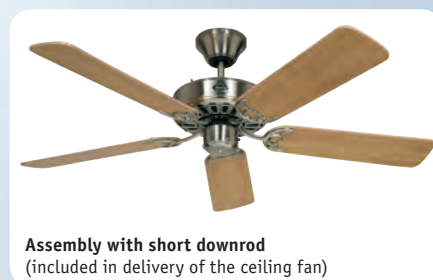

DOWNRODS

Longer downrods (can be shortened to any length) in exchange against the original rods of the models ACRYLIC, AEROPLAN ECO, BIG SMOOTH ECO, BLACK MAGIC, CARIBBEAN DREAM ECO, CENTURION, ECO AVIADOR, ECO ELEMENTS, ECO FIORE, ECO GAMMA, ECO HELIX, ELICA, FALCETTO, LIBECCIO, LIBELLE, MERCURY, MERKUR, MIRAGE, NIGHT FLIGHT, ROTARY, ROYAL, SANTA PEPEO, SOLAR BREEZE 12V, TELESTO, TITANIUM and TRISTAR.

Product	Code no. L = 60 cm	Type L = 60 cm	Code No. L = 120 cm	Type L = 120 cm	Finish
	1038	ST 60 MA	1058	ST 120 MA	Antique brass
	1037	ST 60 CH	1057	ST 120 CH	Polished chrome
	1039	ST 60 WE	1059	ST 120 WE	White coated
	1040	ST 60 MP	1050	ST 120 MP	Polished brass
	1048	ST 60 BN	1049	ST 120 BN	Brushed chrome
	1106	ST 60 BA	1108	ST 120 BA	Antique brown
	1098	ST 60 GR	1107	ST 120 GR	Graphite coated
	81121	ST 60 SH	81122	ST 120 SH	Shabby white
	81044	ST 60 BZ	81045	ST 120 BZ	Bronze
	91047	ST 60 TS	91051	ST 120 TS	Titan silver coated

Longer downrods (can be shortened to any length) in exchange against the original rods of the models of the ALU serie, consisting of an inner rod and a decorative sleeve (split in two with ST-ALU 120 XX).

Product	Code No. L = 60 cm	Type L = 60 cm	Code No. L = 120 cm	Type L = 120 cm	Finish
	1061	ST-ALU 60 AL	1065	ST-ALU 120 AL	Brushed Alu
	1060	ST-ALU 60 WE	1068	ST-ALU 120 WE	Alu White

Longer downrods (can be shortened to any length) in exchange against the original rods of the models ECO AVIATOS, ECO CONO, ECO NEO II, BIG SMOOTH ECOX. Wire set with plugs included.

Product	Code No. L = 60 cm	Type L = 60 cm	Code No. L = 120 cm	Type L = 120 cm	Finish
	91038	ST 60 MA-EN	91058	ST 120 MA-EN	Antique brass
	91037	ST 60 CH-EN	91057	ST 120 CH-EN	Polished chrome
	91039	ST 60 WE-EN	91059	ST 120 WE-EN	White coated
	91046	ST 60 BG-EN	91002	ST 120 BG-EN	Basalt grey coated
	91048	ST 60 BN-EN	91049	ST 120 BN-EN	Brushed chrome
	91106	ST 60 BA-EN	91108	ST 120 BA-EN	Antique brown

Longer downrods (can be shortened to any length) in exchange against the models of the NORDIK series and the model TROPICAL.

Product	Code No. L = 100 cm	Finish	Code No. L = 100 cm	Finish	Code No. L = 100 cm	Finish	Code No. L = 100 cm	Finish
	22075	White coated	22029	Metallic silver	22043	Black coated	22071	Light grey coated