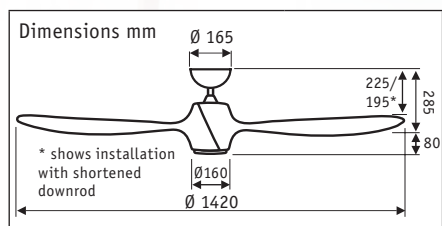

NEW

ECO FIORE 142 WE #314226

housing and blades made of polished ABS plastic, white, Ø 142 cm, with LED light kit, 18 W

- 3 blades and housing made of polished ABS plastic with water transfer printing
- silent running
- energy-saving, patented DC/EC commutated motor technology
- remote control with 6 speeds and forward/reverse

Radio remote control
(motor 6 speeds, light on/off, forward/reverse switch) wall bracket included.

ECO FIORE	
No. of blades	3
Power motor (W)	6 - 37
Power light kit max. (W)	18
Voltage (V/Hz)	220 - 240~50
Size Ø (cm/")	142/56
No. of speeds (w. R/C)	6
Rotation max. (RPM)	182
Weight (kg)	7.9
Installation: 2 screws Ø min. 4.5 mm separation 70 - 110 mm	

Longer downrods (can be shortened to any length) in exchange against the original rods of the models of the ALU serie, consisting of an inner rod and a decorative sleeve (split in two with ST-ALU 120 XX).

Product	Code No. L = 60 cm	Type L = 60 cm	Code No. L = 120 cm	Type L = 120 cm	Finish
	1061	ST-ALU 60 AL	1065	ST-ALU 120 AL	Brushed Alu
	1060	ST-ALU 60 WE	1068	ST-ALU 120 WE	Alu White

Longer downrods (can be shortened to any length) in exchange against the original rods of the models ECO AVIATOS, ECO CONO, ECO NEO II, BIG SMOOTH ECOX. Wire set with plugs included.