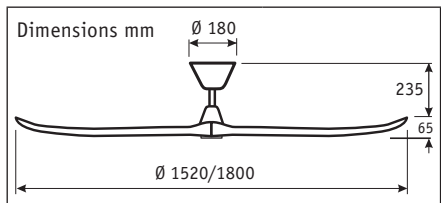

available
Ø 152 cm or
Ø 180 cm!

NEW

ECO GENUINO 180 NB #318015
housing brushed chrome, 3 blades carved from finger-jointed solid wood, walnut finished, Ø 180 cm

- 3 blades carved from finger-jointed wood
- silent running
- energy-saving, patented DC/EC commutated motor technology
- remote control with 6 speeds and forward/reverse

No. of blades	3
Power motor (W)	3 - 14/4 - 30
Voltage (V/Hz)	220 - 240~50
Size Ø (cm/")	152/60 - 180/72
No. of speeds (w. R/C)	6
Rotation max. (RPM)	143/132
Weight (kg)	11.2/12.8
Installation: 2 screws Ø min. 4.5 mm separation 70 - 110 mm	

Noble materials with stylish elegance

- Eco Genuino available in diameter 152 cm and 180 cm.
- Forward/reverse by remote control.
- 6 speeds by remote control.
- Housing brushed chrome, 3 blades, carved from finger-jointed solid wood.
- Balanced motor and blades.
- Installation on sloped ceilings (up to 22°).
- Light kit not adaptable.