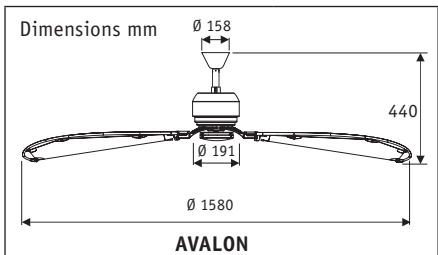

No. of blades	3
Power motor (W)	15 - 70
Voltage (V/Hz)	220-240/~50
Size Ø (cm/")	158/62
No. of speeds (with R/C)	3
Rotation max. (RPM)	105
Weight (kg)	6.7
Installation: 2 screws Ø min. 4.5 mm separation 64 - 95 mm	

AVALON WE #24283
housing white coated, blades white sailcloth

Tribeca light kit #24301
(brushed chrome) or #24307 (white finish) with opal glass shade, for ESL 20 W max.

Product	Code No.	Housing Finish	Blade Finish
AVALON BN	24282	Brushed chrome	Sailcloth grey
AVALON WE	24283	White coated	Sailcloth white