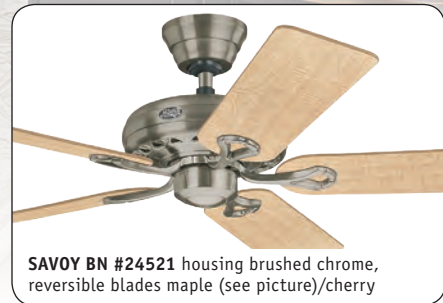

SAVOY WE #24526 housing white coated, reversible blades white finish (see picture)/light oak