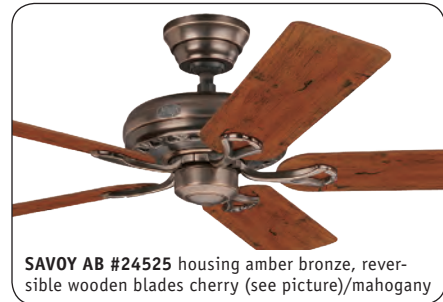

Available on request:
220-240 V/~60 Hz
110-120

- reversible wooden blades
- silent running

25 YEARS LIMITED MOTOR WARRANTY

SAVOY MA #24520
housing antique brass, reversible blades rosewood (see picture)/medium oak

Intentionally striking or subtly elegant: universal in various colours - the Hunter SAVOY is perfect in almost any environment

SAVOY WE #24526 housing white coated, reversible blades white finish (see picture)/light oak

SAVOY MP #24524 housing polished brass, reversible blades rosewood (see picture)/Oak

SAVOY BN #24521 housing brushed chrome, reversible blades maple (see picture)/cherry

SAVOY AB #24525 housing amber bronze, reversible wooden blades cherry (see picture)/mahogany