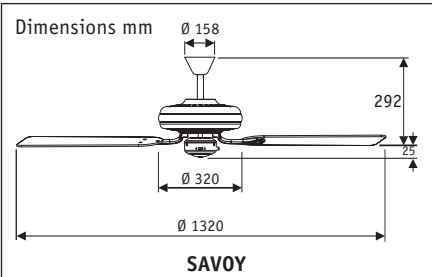

SAVOY MP #24524 housing polished brass, reversible blades rosewood (see picture)/Oak

- 3-speed pull chain switch.
- Forward/reverse slide switch.
- Balanced motor and blades.
- Installation on sloped ceilings (up to 22°.)

Options:

- Light kits adaptable (page 122).
- Optional wall and remote controls available (pages 116-119).
- Longer downrods for high ceilings available (page 124).

No. of blades	5
Power motor (W)	22 - 70
Voltage (V/Hz)	220-240/~50
Size Ø (cm/“)	132/52
No. of speeds (w. P/C)	3
Rotation max. (RPM)	200
Weight (kg)	8.2
Installation: 2 screws Ø min. 4.5 mm separation 64 - 95 mm	

Product	Code No.	Housing Finish	Reversible Blade Finish
SAVOY MA	24520	Antique brass	Rosewood/Medium oak
SAVOY MP	24524	Polished brass	Rosewood/Oak
SAVOY BN	24521	Brushed chrome	Maple/Cherry
SAVOY AB	24525	Amber bronze	Distressed Cherry/Mahogany
SAVOY WE	24526	White coated	White finish/Light oak