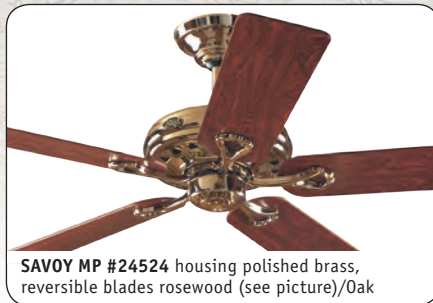

Available on request:
220-240 V/~60 Hz
110-120

- reversible wooden blades
- silent running

25 YEARS LIMITED MOTOR WARRANTY

SAVOY MA #24520
housing antique brass, reversible blades rosewood (see picture)/medium oak

Intentionally striking or subtly elegant: universal in various colours - the Hunter SAVOY is perfect in almost any environment

SAVOY WE #24526 housing white coated, reversible blades white finish (see picture)/light oak