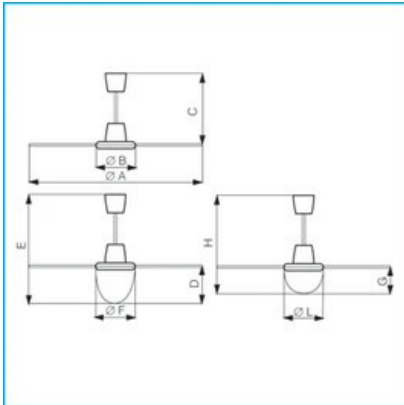

DIMENSIONS

Etichetta Energetica	NO
Size A (mm)	980
Size B (mm)	298
Size C (mm)	495
Size D (mm)	229
Size E (mm)	724
Size F (mm)	291
Size G (mm)	145
Size H (mm)	640
Size L (mm)	291

PER INFORMAZIONI:

Servizio al Cliente: tel +39 02 90699395 premendo 1 dopo messaggio registrato (consulenza su prodotti e impianti)

Pre & Post Vendita: fax +39 02 90699302

Email prevendita: prevendita@vortice-italy.com

Technical Data Sheet

CODE 61758

NORDIK EVOLUTION R 140/56" RADICA

Reversible ceiling fans

DESCRIPTION

- Nominal diameter of blades 1400 mm
- Top and bottom motor covers moulded from heat-resistant and UV-resistant thermoplastic resin (ABS), colour wood grain.
- Wiring connections at end of ceiling rod concealed by domes moulded from impact- and UV-resistant thermoplastic resin (PP).
- Single phase start capacitor motor with external rotor, and shaft turning in ball bearings. Direction of rotation reversible.
- Maximum air flow 16,586 m³/h
- 3 galvanized sheet steel blades powder coated with scratch-resistant polyester, colour wood grain.
- Steel ceiling rod with scratch-resistant polyester powder coated finish, colour wood grain, length 375 mm.
- Bag of accessories containing nuts and bolts required for assembly of blades, ceiling hook and rubber anti-vibration washer.
- Factory-prepared to accept 2 specific optional light kits:
 - with lamp rated 105 W max, E27 screw fitting
 - with 2x15 W max energy saving lamp, E27 screw fitting (mandatory in EU).
- Speed selectable by way of control units or Telenordik 5TR remote control (optional)